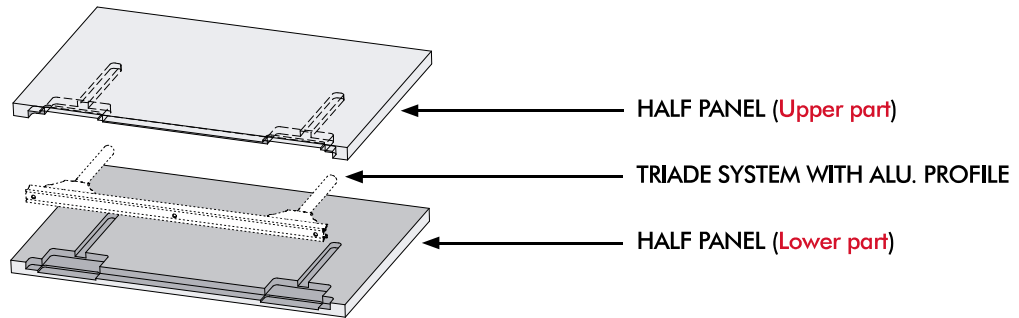

TRIADE VERSION	UPPER PART - Drilling plan	LOWER PART - Drilling plan
<p>TRIADE MINI</p>		
<p>TRIADE</p>		
<p>TRIADE MAXI</p>		
<p>TRIADE XXL</p>		

SANDWICH PANEL CONSTRUCTION

Triade System with bracket

TRIADE VERSION	UPPER PART - Drilling plan	LOWER PART - Drilling plan
TRIADE MINI + ALU. PROFILE 		
TRIADE + ALU. PROFILE 		
TRIADE MAXI + ALU. PROFILE 		
TRIADE XXL + ALU. PROFILE 		

TRIADE VERSION TRIADE MINI + ALU. PROFILE	UPPER PART - Drilling plan	LOWER PART - Drilling plan