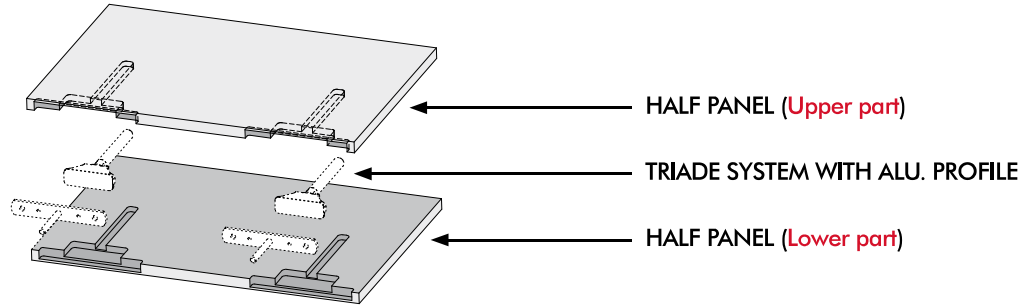

TRIADE VERSION	UPPER PART - Drilling plan	LOWER PART - Drilling plan
<p>TRIADE MINI</p>		
<p>TRIADE</p>		
<p>TRIADE MAXI</p>		
<p>TRIADE XXL</p>		

SANDWICH PANEL CONSTRUCTION

Triade System with bracket

TRIADE VERSION	UPPER PART - Drilling plan	LOWER PART - Drilling plan
TRIADE MINI + ALU. PROFILE 		
TRIADE + ALU. PROFILE 		
TRIADE MAXI + ALU. PROFILE 		
TRIADE XXL + ALU. PROFILE 		

TRIADE VERSION TRIADE MINI + ALU. PROFILE	UPPER PART - Drilling plan	LOWER PART - Drilling plan