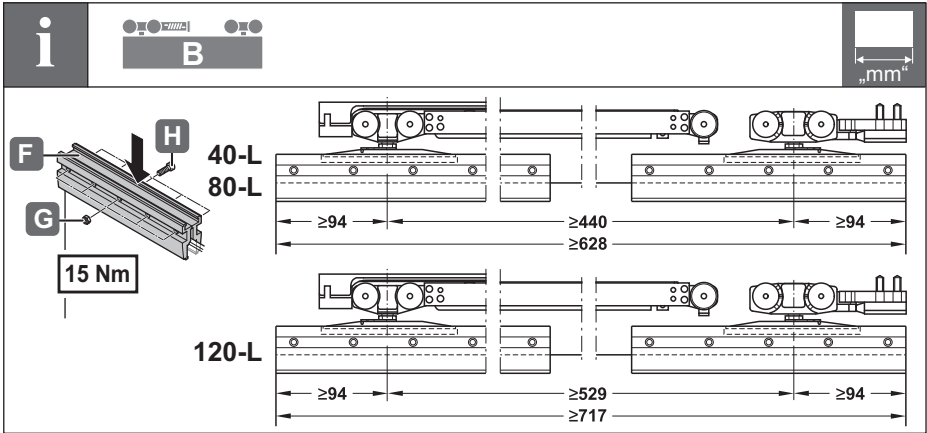

732.29.044

HDE 02/2015