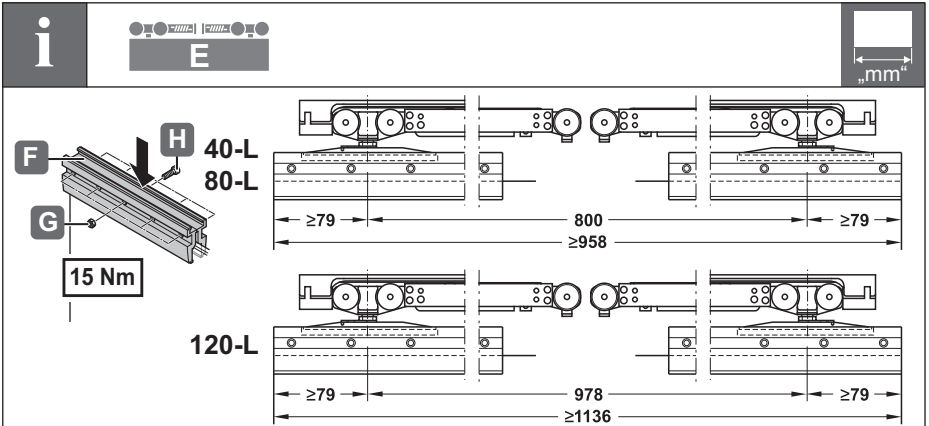

732.29.044