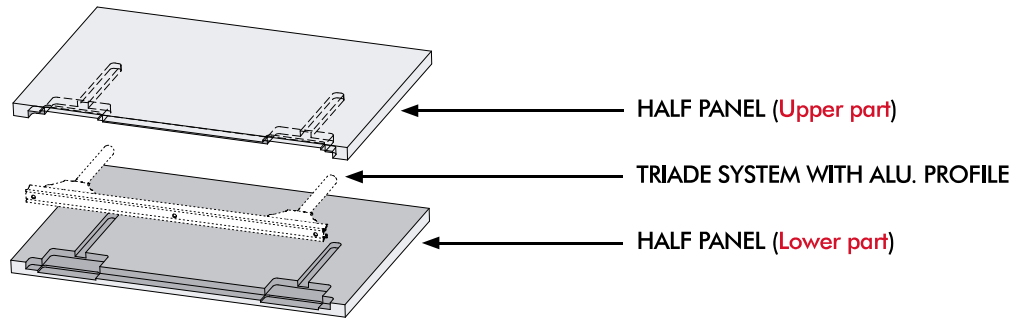

TRIADE VERSION	UPPER PART - Drilling plan	LOWER PART - Drilling plan
<p>TRIADE MINI</p>		
<p>TRIADE</p>		
<p>TRIADE MAXI</p>		
<p>TRIADE XXL</p>		

SANDWICH PANEL CONSTRUCTION

Triade System with bracket

TRIADE VERSION	UPPER PART - Drilling plan	LOWER PART - Drilling plan
<p>TRIADE MINI + ALU. PROFILE</p>		
<p>TRIADE + ALU. PROFILE</p>		
<p>TRIADE MAXI + ALU. PROFILE</p>		
<p>TRIADE XXL + ALU. PROFILE</p>		

SANDWICH PANEL CONSTRUCTION

Triade System with alu. profile

TRIADE VERSION TRIADE MINI + ALU. PROFILE	UPPER PART - Drilling plan	LOWER PART - Drilling plan