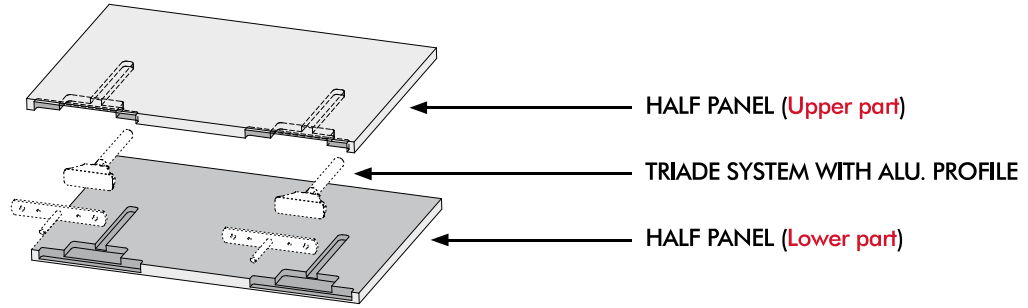

TRIADE VERSION	UPPER PART - Drilling plan	LOWER PART - Drilling plan
<p>TRIADE MINI</p>		
<p>TRIADE</p>		
<p>TRIADE MAXI</p>		
<p>TRIADE XXL</p>		

SANDWICH PANEL CONSTRUCTION

Triade System with bracket

TRIADE VERSION	UPPER PART - Drilling plan	LOWER PART - Drilling plan
<p>TRIADE MINI + ALU. PROFILE</p>		
<p>TRIADE + ALU. PROFILE</p>		
<p>TRIADE MAXI + ALU. PROFILE</p>		
<p>TRIADE XXL + ALU. PROFILE</p>		

SANDWICH PANEL CONSTRUCTION

Triade System with alu. profile

TRIADE VERSION TRIADE MINI + ALU. PROFILE	UPPER PART - Drilling plan	LOWER PART - Drilling plan