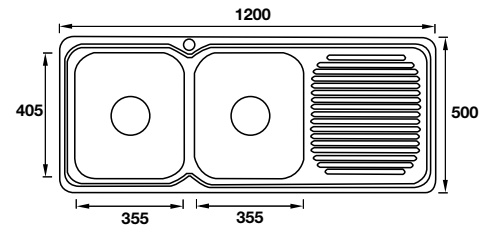

SINKS

Single Bowl Sink

1 & 3/4 Bowl Sink

Double Bowl Sink

Round Bowl Sink

Laundry Tub

Squareline Laundry Tub - Depth 260mm

UNDERMOUNT SINKS

Undermount Single Bowl Sink

Undermount 1 & 3/4 Bowl Sink

Undermount Double Bowl Sink