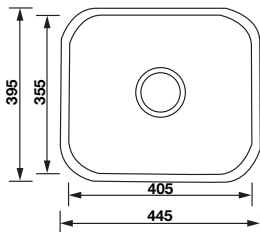

SINKS

Single Bowl Sink

1 & 3/4 Bowl Sink

Double Bowl Sink

Round Bowl Sink

Laundry Tub

Squareline Laundry Tub - Depth 260mm

UNDERMOUNT SINKS

Undermount Single Bowl Sink

Undermount 1 & 3/4 Bowl Sink

Undermount Double Bowl Sink