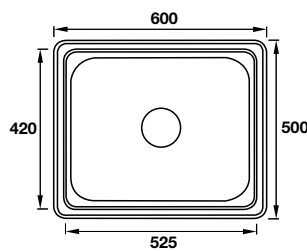

SINKS

Single Bowl Sink

1 & 3/4 Bowl Sink

Double Bowl Sink

Round Bowl Sink

Laundry Tub

Squareline Laundry Tub - Depth 260mm

UNDERMOUNT SINKS

Undermount Single Bowl Sink

Undermount 1 & 3/4 Bowl Sink

Undermount Double Bowl Sink