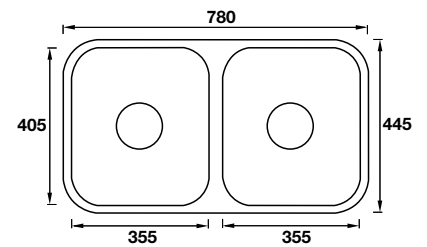

SINKS

Single Bowl Sink

1 & 3/4 Bowl Sink

Double Bowl Sink

Round Bowl Sink

Laundry Tub

Squareline Laundry Tub - Depth 260mm

UNDERMOUNT SINKS

Undermount Single Bowl Sink

Undermount 1 & 3/4 Bowl Sink

Undermount Double Bowl Sink