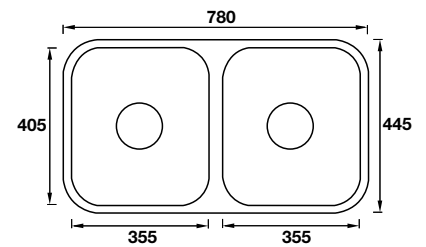

SINKS

Single Bowl Sink

1 & 3/4 Bowl Sink

Double Bowl Sink

Round Bowl Sink

Laundry Tub

Squareline Laundry Tub - Depth 260mm

UNDERMOUNT SINKS

Undermount Single Bowl Sink

Undermount 1 & 3/4 Bowl Sink

Undermount Double Bowl Sink