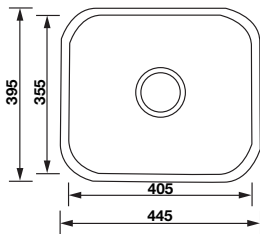

SINKS

Single Bowl Sink

1 & 3/4 Bowl Sink

Double Bowl Sink

Round Bowl Sink

Laundry Tub

Squareline Laundry Tub - Depth 260mm

UNDERMOUNT SINKS

Undermount Single Bowl Sink

Undermount 1 & 3/4 Bowl Sink

Undermount Double Bowl Sink