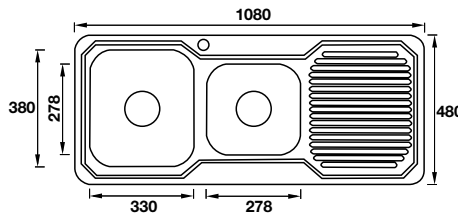

SINKS

Single Bowl Sink

1 & 3/4 Bowl Sink

Double Bowl Sink

Round Bowl Sink

Laundry Tub

Squareline Laundry Tub - Depth 260mm

UNDERMOUNT SINKS

Undermount Single Bowl Sink

Undermount 1 & 3/4 Bowl Sink

Undermount Double Bowl Sink