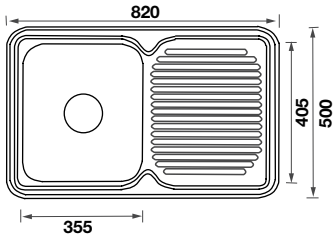

SINKS

Single Bowl Sink

1 & 3/4 Bowl Sink

Double Bowl Sink

Round Bowl Sink

Laundry Tub

Squareline Laundry Tub - Depth 260mm

UNDERMOUNT SINKS

Undermount Single Bowl Sink

Undermount 1 & 3/4 Bowl Sink

Undermount Double Bowl Sink