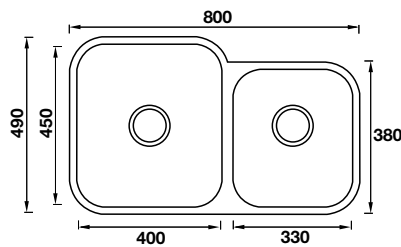

SINKS

Single Bowl Sink

1 & 3/4 Bowl Sink

Double Bowl Sink

Round Bowl Sink

Laundry Tub

Squareline Laundry Tub - Depth 260mm

UNDERMOUNT SINKS

Undermount Single Bowl Sink

Undermount 1 & 3/4 Bowl Sink

Undermount Double Bowl Sink