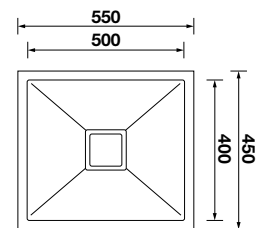

SINKS

Single Bowl Sink

1 & 3/4 Bowl Sink

Double Bowl Sink

Round Bowl Sink

Laundry Tub

Squareline Laundry Tub - Depth 260mm

UNDERMOUNT SINKS

Undermount Single Bowl Sink

Undermount 1 & 3/4 Bowl Sink

Undermount Double Bowl Sink