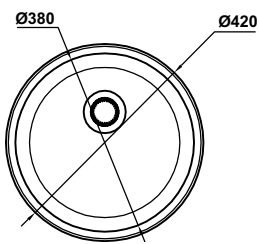

SINKS

Single Bowl Sink

1 & 3/4 Bowl Sink

Double Bowl Sink

Round Bowl Sink

Laundry Tub

Squareline Laundry Tub - Depth 260mm

UNDERMOUNT SINKS

Undermount Single Bowl Sink

Undermount 1 & 3/4 Bowl Sink

Undermount Double Bowl Sink