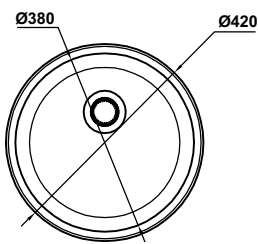

SINKS

Single Bowl Sink

1 & 3/4 Bowl Sink

Double Bowl Sink

Round Bowl Sink

Laundry Tub

Squareline Laundry Tub - Depth 260mm

UNDERMOUNT SINKS

Undermount Single Bowl Sink

Undermount 1 & 3/4 Bowl Sink

Undermount Double Bowl Sink